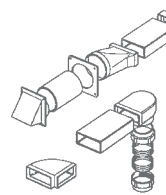

High Performance Ducting Kit

Flat Channel Ducting Kit

Cat. No.	Product Type	Size
72650	3m Flat Channel Ducting Kit with Cowl Outlet	150mm/6"